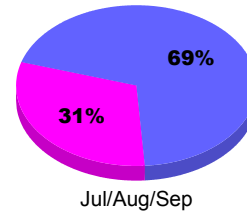

YTD Status Quo Clubs 2011-2012

Status Quo Clubs Compared to Status Quo Members

Legend: Status Quo Clubs (Cyan), Total Status Quo Members (Green)

MEMBERSHIP

Membership Results
2011-2012

Membership
2010-2011

Month	Net Memb Goal	Actual New Memb	Actual Dropped Memb	Gain/Loss of Memb	Gain/Loss of Memb
Jul/Aug/Sep		35	-40	-5	-41
Totals		35	-40	-5	-41

Membership Results 2011-2012

Goal, New, Dropped, Gain/Loss

Legend: Goal (Cyan), Actual (Green), Dropped (Yellow), Gain Loss (Magenta)

Comparison of Membership Gain/Loss

Current Year Compared to the Previous Year

Legend: Current Year (Cyan), Previous Year (Green)

Gender Comparison 2011-2012

Jul/Aug/Sep

Legend: Male (Blue), Female (Magenta)